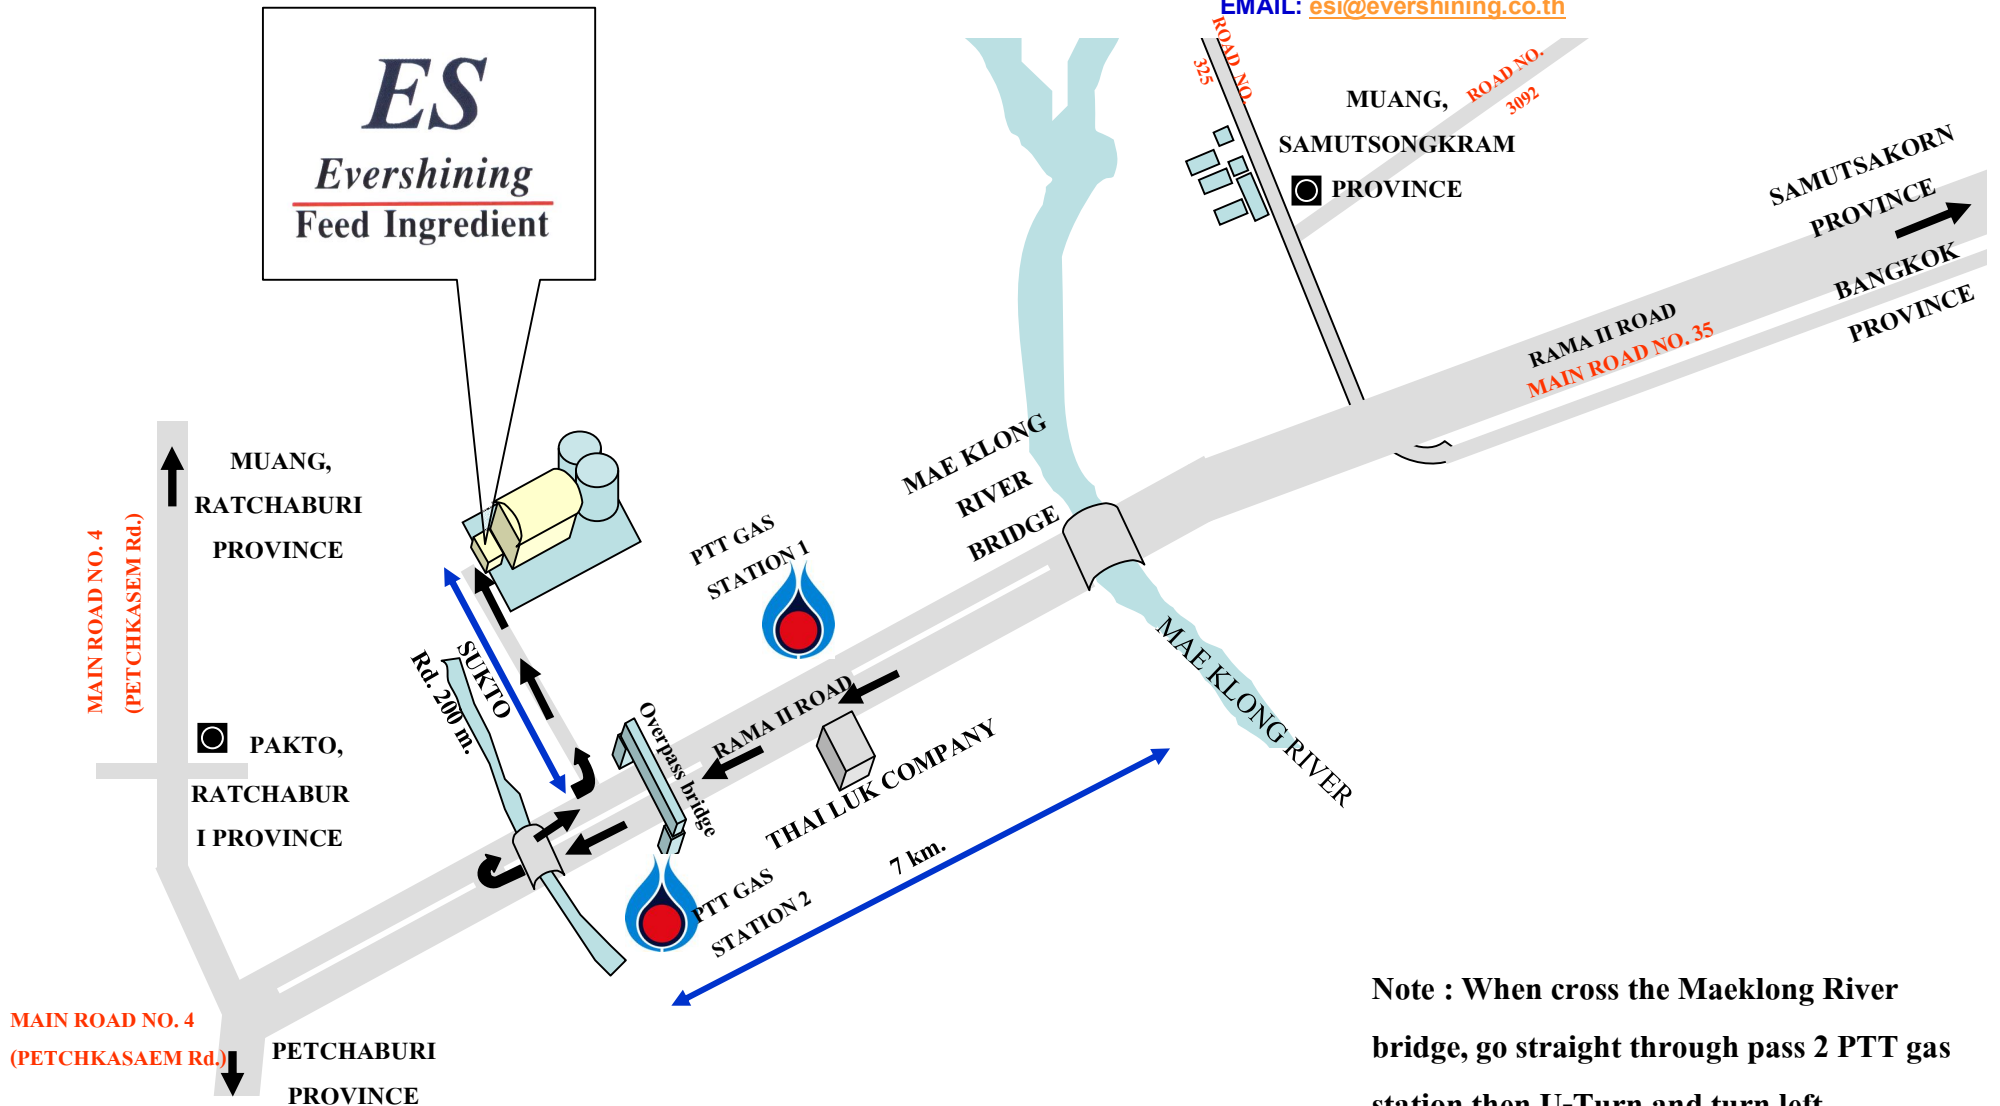

ES

Evershining
Feed Ingredient

EVERSHINING INGREDIENT CO.,LTD.

66 MOO 6 RAMA II ROAD KM.72 KLONGKLON, MUANG,
SAMUTSONGKRAM 75000

Tel. (662) 034-771475 Fax. (662) 034-771476

EMAIL: esi@evershining.co.th

Note : When cross the MaeKlong River bridge, go straight through pass 2 PTT gas station then U-Turn and turn left.